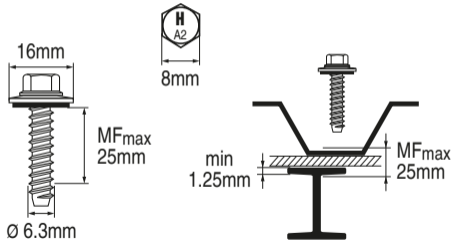

S-MP 54S 6.3x38

283201

Rostfrei / Inox / Stainless A2

2081665